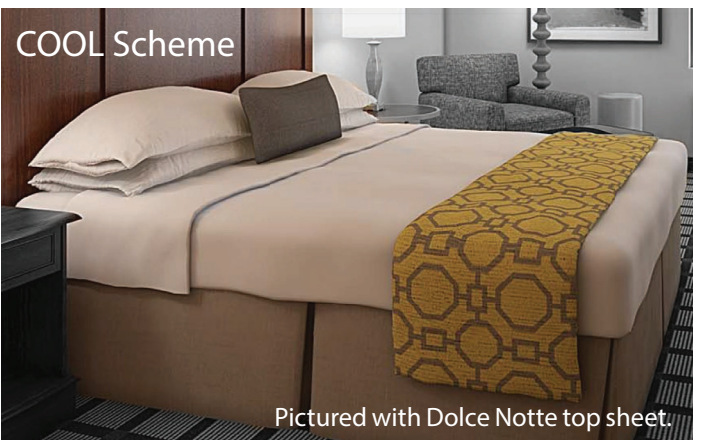

FILL OUT AND RETURN THIS FORM FOR YOUR FREE BEDDING QUOTE.

Pictured with Dolce Notte top sheet.

BED THROW
Roman Wall 4
Size Dimensions Quantity
King 100" x 40" _____
BAY-TH-RW-K
Queen 82" x 40" _____
BAY-TH-RW-FQ

BED SKIRT Cocoa
Size Dimensions Quantity
King 76" x 80" x 14" _____
BAY-SK-K-COCOA
Queen 60" x 80" x 14" _____
BAY-SK-Q-COCOA
Full 54" x 80" x 14" _____
BAY-SK-F-COCOA

**DECORATIVE
BED PILLOW**
Basil
Dimensions Quantity
10" x 24" _____
with 1/8" self welt
BAY-PIL-BASIL

BED THROW
Roman Wall 4
Size Dimensions Quantity
King 100" x 40" _____
BAY-TH-RW-K
Queen 82" x 40" _____
BAY-TH-RW-FQ

BED SKIRT Wet Sand
Size Dimensions Quantity
King 76" x 80" x 14" _____
BAY-SK-K-SAND
Queen 60" x 80" x 14" _____
BAY-SK-Q-SAND
Full 54" x 80" x 14" _____
BAY-SK-F-SAND

**DECORATIVE
BED PILLOW**
Domino
Dimensions Quantity
10" x 24" _____
with 1/8" self welt
BAY-PIL-DOMINO

Contact Name: _____

Shipping Address: _____

City: _____ State: _____

Phone Number: _____

Fax Number: _____