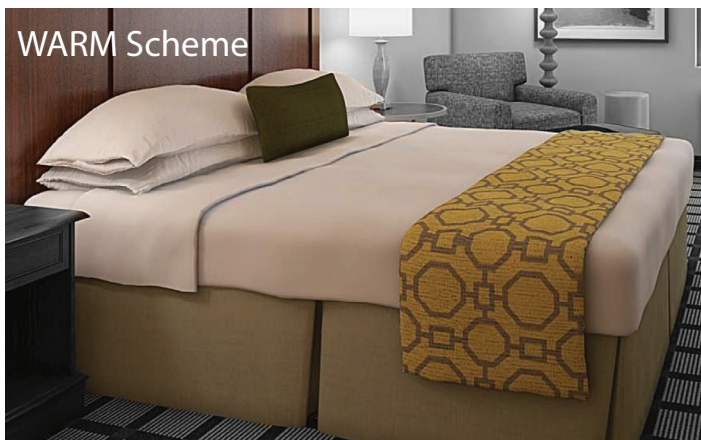

FILL OUT AND RETURN THIS FORM FOR YOUR FREE BEDDING QUOTE.

Pictured with Dolce Notte top sheet.

BED THROW
Roman Wall 4
Size Dimensions Quantity
King 100" x 40" _____
BAY-TH-RW-K
Queen 82" x 40" _____
BAY-TH-RW-FQ

BED SKIRT Cocoa
Size Dimensions Quantity
King 76" x 80" x 14" _____
BAY-SK-K-COCOA
Queen 60" x 80" x 14" _____
BAY-SK-Q-COCOA
Full 54" x 80" x 14" _____
BAY-SK-F-COCOA

**DECORATIVE
BED PILLOW**
Basil
Dimensions Quantity
10" x 24" _____
with 1/8" self welt
BAY-PIL-BASIL

BED THROW
Roman Wall 4
Size Dimensions Quantity
King 100" x 40" _____
BAY-TH-RW-K
Queen 82" x 40" _____
BAY-TH-RW-FQ

BED SKIRT Wet Sand
Size Dimensions Quantity
King 76" x 80" x 14" _____
BAY-SK-K-SAND
Queen 60" x 80" x 14" _____
BAY-SK-Q-SAND
Full 54" x 80" x 14" _____
BAY-SK-F-SAND

**DECORATIVE
BED PILLOW**
Domino
Dimensions Quantity
10" x 24" _____
with 1/8" self welt
BAY-PIL-DOMINO

Contact Name: _____

Shipping Address: _____

City: _____ State: _____

Phone Number: _____

Fax Number: _____